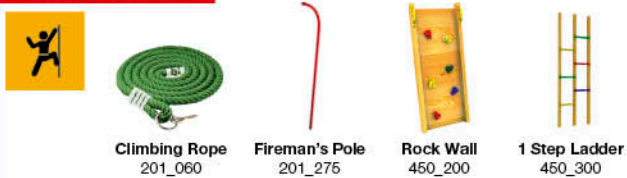

Playhouses

Modules

Swings

Links

Accessories

v2.10.1