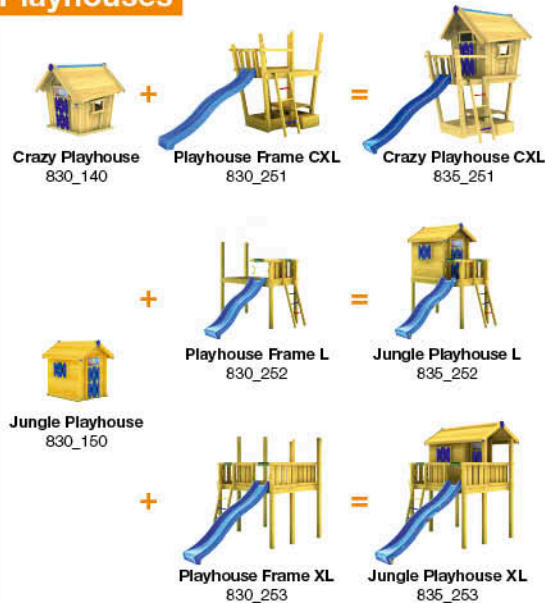

29

1x
022_910

30 Safety Check

1x
021_107

31 Product Identification

6x
002_041

1x

Playtowers

Playhouses

Modules

Swings

Links

Accessories

v2.10.1