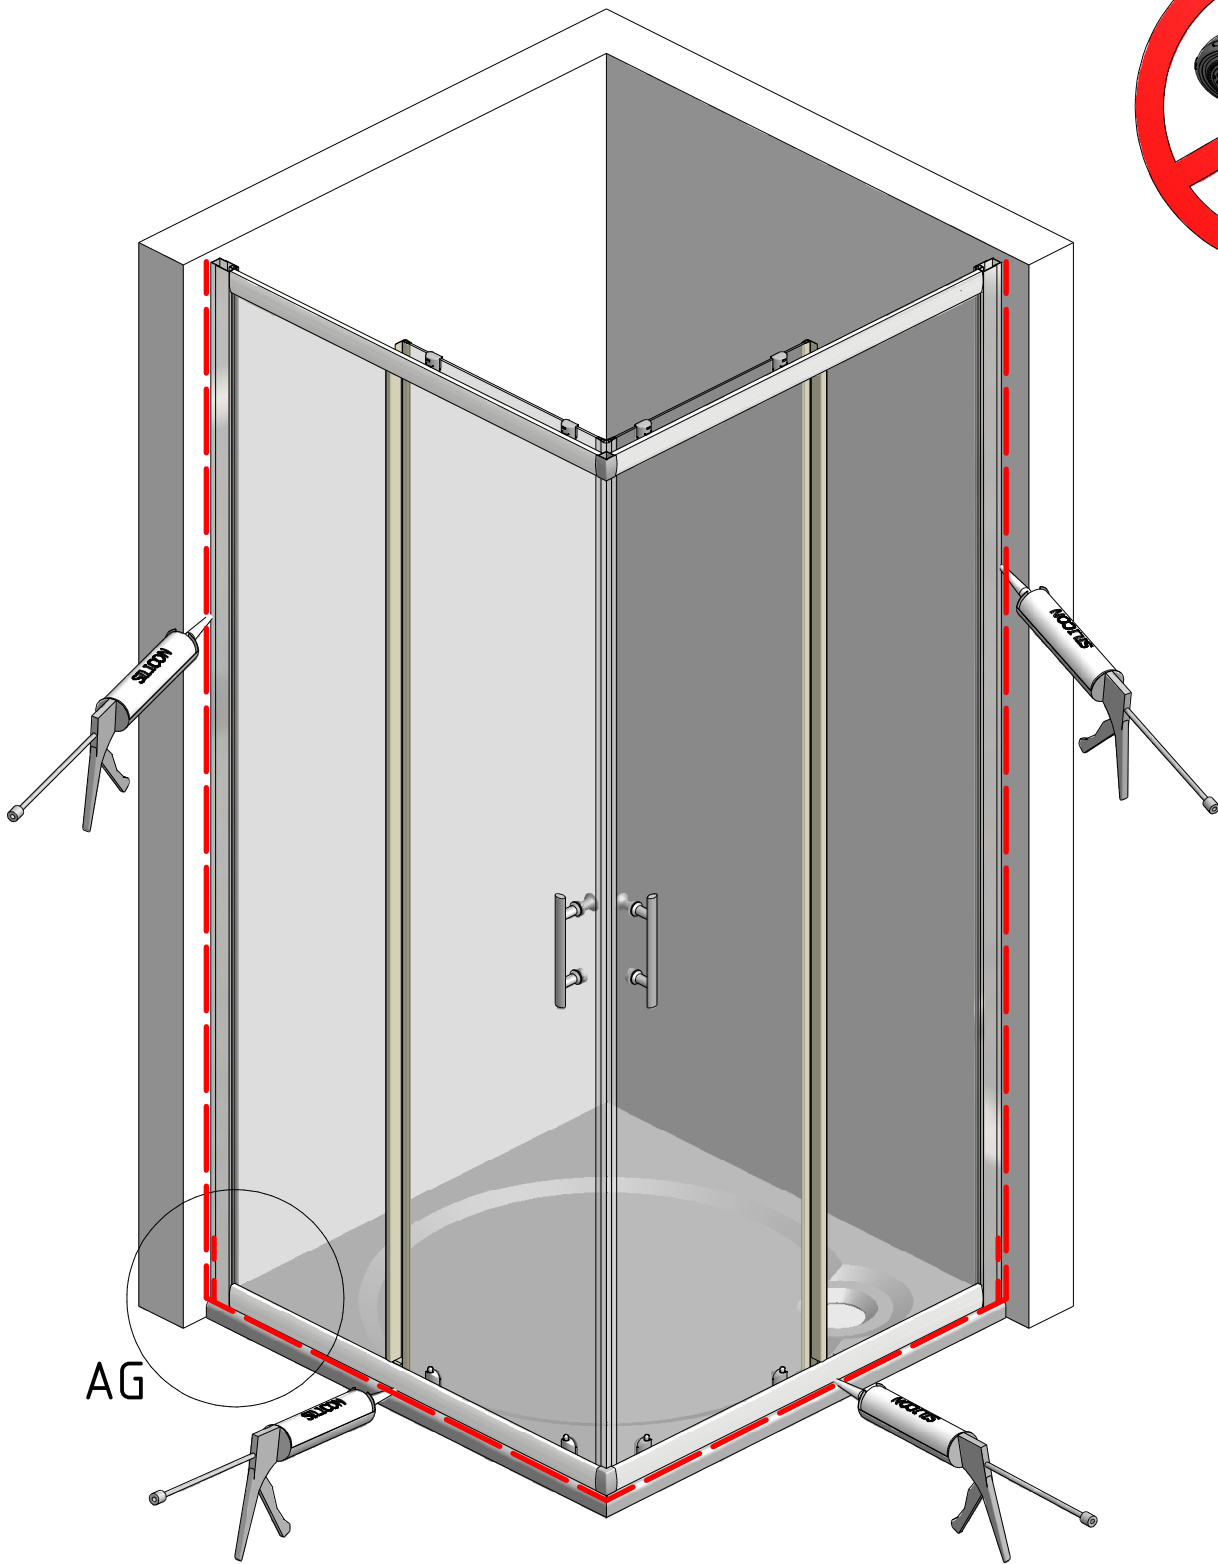

P111	800		P2829
	900		P2831
P112	800		P2830
	900		P2832

V89	800	matt glass	ND03-0448-00-04
		rauch glass	ND03-0448-00-14
		priting glass	ND03-0448-00-17
	900	matt glass	ND03-0451-00-04
		rauch glass	ND03-0451-00-14
		priting glass	ND03-0451-00-17
V90	800	matt glass	ND02-0624-00-04
		rauch glass	ND02-0624-00-14
		priting glass	ND02-0624-00-17
	900	matt glass	ND02-0625-00-04
		rauch glass	ND02-0625-00-14
		priting glass	ND02-0625-00-17