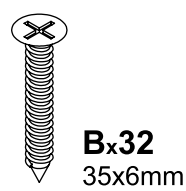

# V-Style: Strong

solid wood dining table  
(Metal legs and wood top sold separately)

1.

2.

3.