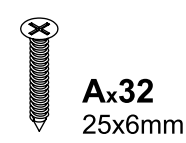

# V-Style: Strong

solid wood dining table  
(Metal legs and wood top sold separately)

1.

2.

3.