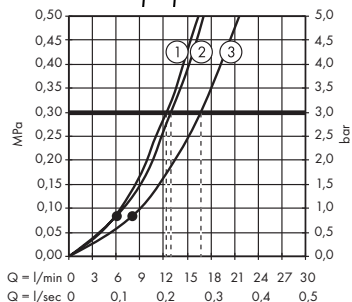

MySelect S Multi 26638400
MySelect E Multi 26670400