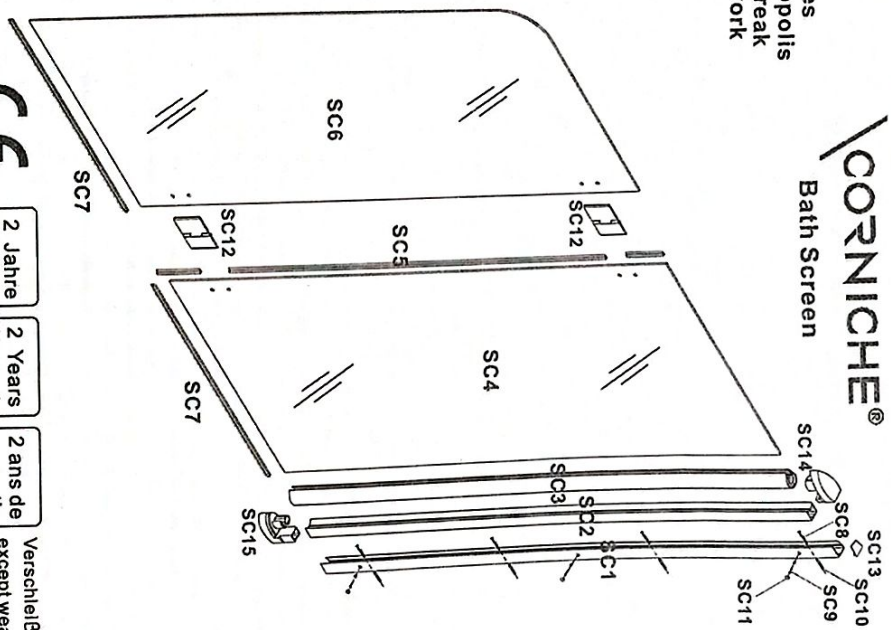

Model No.: Circles  
Metropolis  
Daybreak  
Firework

**CORNICHE®**  
Bath Screen

2 Jahre Garantie  
2 Years Warranty  
2 ans de garantie  
except wear parts  
effiler pièce d'usure

SC8	SC9	SC10	SC11	SC12	SC13	SC14	SC15	SC16
4X	3X	4X	3X	2X	1X	1X	1X	1X

**1**

1.1 SC1

**2**

2.1 Ø6mm  
2.2 SC10(4X)

**3**

3.1 SC8(4X) SC1  
3.2 SC8(4X) SC1

**4**

4.1 SC12  
4.2 SC6 SC4  
4.3 SC6 SC4

**5**

5.1 SC6 SC4  
5.2 SC12 SC4  
5.3 SC16 SC16

**6**

6.1 SC3 SC2 SC1  
6.2 SC4 SC4 SC1  
6.3 SC13 SC1

**7**

7.1 SC1  
7.2 SC1  
7.3 SC11

**8**

8.1 SC4 SC4  
8.2 SC5 SC4  
8.3 SC5 SC4  
8.4 SC6 SC7