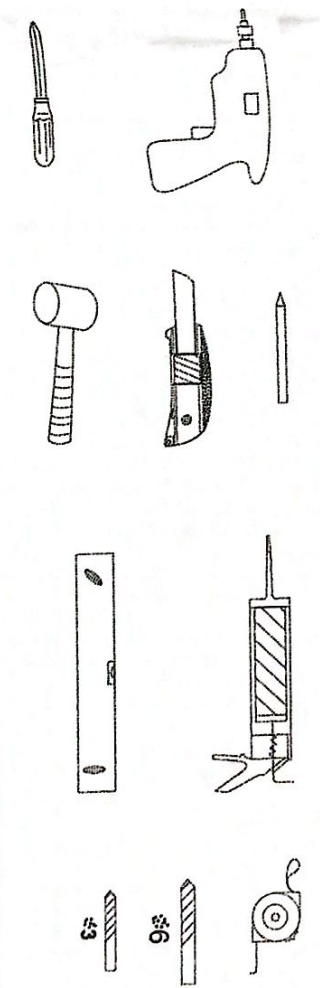

Model No.: Circles  
Metropolis  
Daybreak  
Firework

**CORNICHE®**  
Bath Screen

2 Jahre Garantie  
2 Years Warranty  
2 ans de garantie  
except wear parts  
effiler pièce d'usure

SC8	SC9	SC10	SC11	SC12	SC13	SC14	SC15	SC16
4X	3X	4X	3X	2X	1X	1X	1X	1X

**1**

1.1 SC1

**2**

2.1 Ø6mm  
2.2 SC10(4X)

**3**

3.1 SC8(4X) SC1  
3.2 SC8(4X) SC1

**4**

4.1 SC12  
4.2 SC6 SC4  
4.3 SC6 SC4

**5**

5.1 SC6 SC4  
5.2 SC12 SC4  
5.3 SC16 SC16

**6**

6.1 SC3 SC2 SC1  
6.2 SC4 SC4 SC1  
6.3 SC13 SC1

**7**

7.1 SC1  
7.2 SC1  
7.3 SC11

**8**

8.1 SC4 SC4  
8.2 SC5 SC4  
8.3 SC5 SC4  
8.4 SC6 SC7