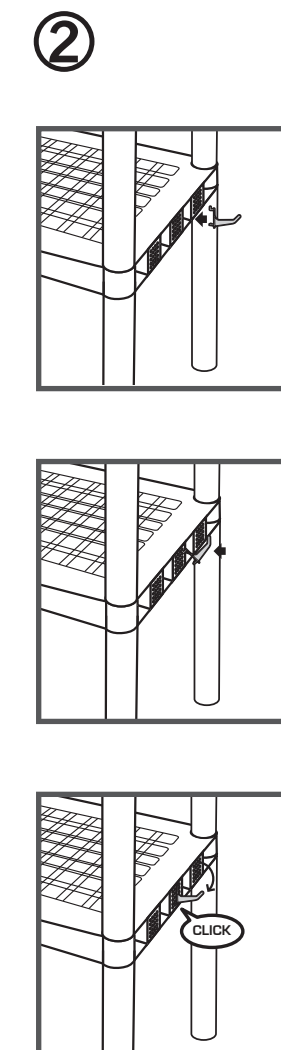

# REGALUX® Idea

Art. 009502

- 5x
- 16x
- 2x
- 4x
- 4x
- 2x
- 1x
- 4x
- 1x
- 2x

Made for:  
BAHAG AG  
Gutenbergstr. 21  
68167 Mannheim  
Germany