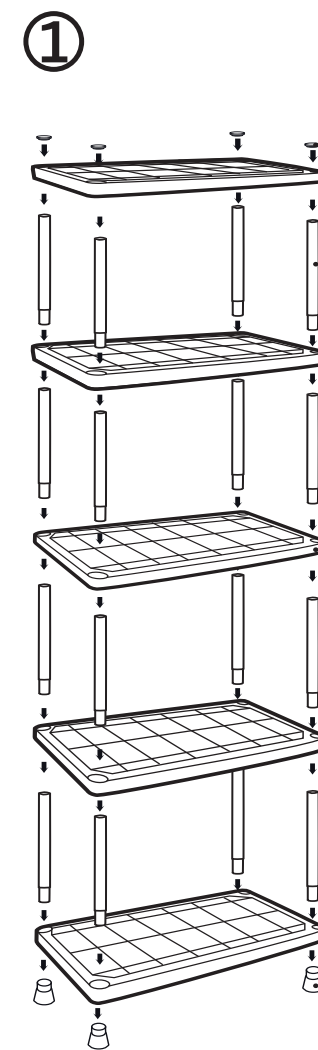

# Idea

Art. 009502

# REGALUX® Idea

Art. 009502

- 5x
- 16x
- 2x
- 4x
- 4x
- 2x
- 1x
- 4x
- 1x
- 2x

Made for:  
BAHAG AG  
Gutenbergstr. 21  
68167 Mannheim  
Germany