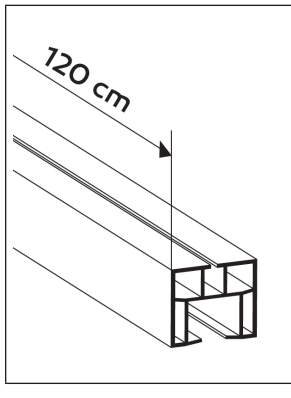

Kit serratura
Lock Kit

Kit accessori
Accessories Kit

Scorrimento da 120 cm
120 cm length sliding

A 1x120 cm	B 2x	C 1x	D 2x	E 4x	F 5x	G 1x
H 4x	I 10x	J 13x	K 10x	L 9x	M 1 KIT	