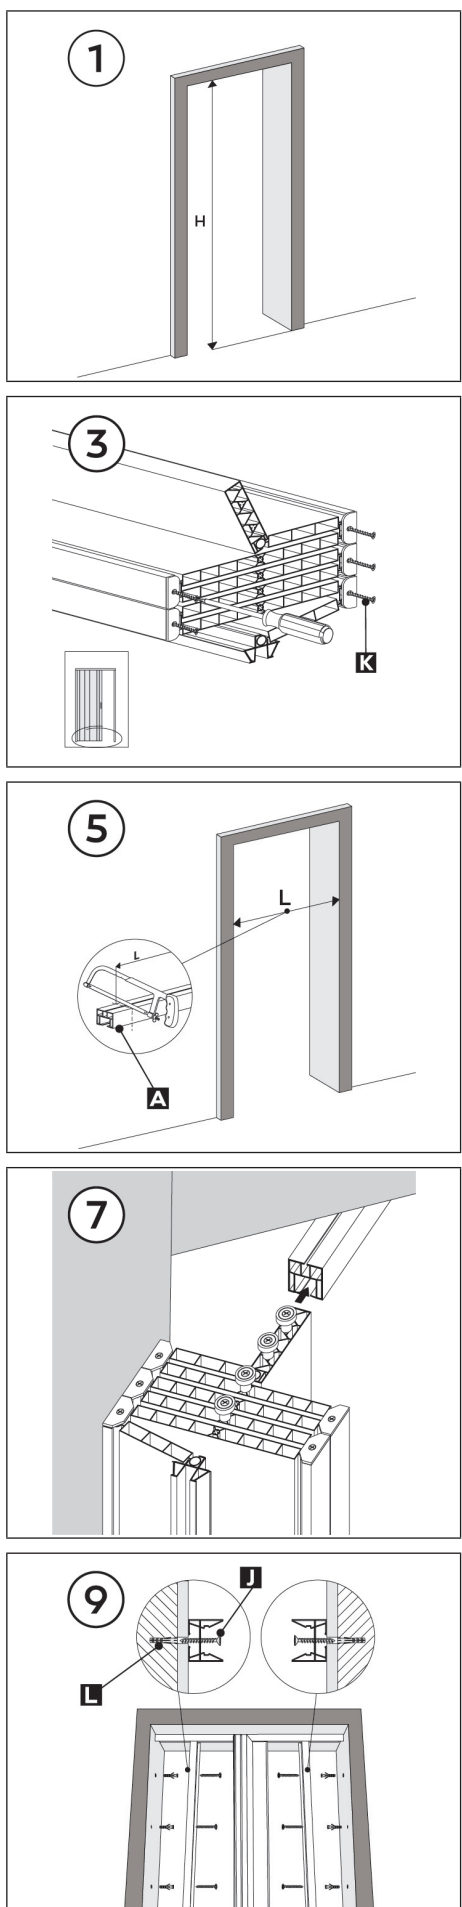

Kit serratura
Lock Kit

Kit accessori
Accessories Kit

Scorrimento da 120 cm
120 cm length sliding

A 1x120 cm	B 2x	C 1x	D 2x	E 4x	F 5x	G 1x
H 4x	I 10x	J 13x	K 10x	L 9x	M 1 KIT	