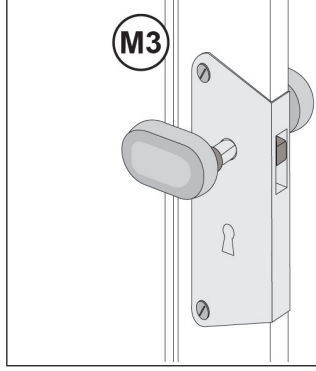

Kit serratura
Lock Kit

Kit accessori
Accessories Kit

Scorrimento da 120 cm
120 cm length sliding

A 1x120 cm	B 2x	C 1x	D 2x	E 4x	F 5x	G 1x
H 4x	I 10x	J 13x	K 10x	L 9x	M 1 KIT	