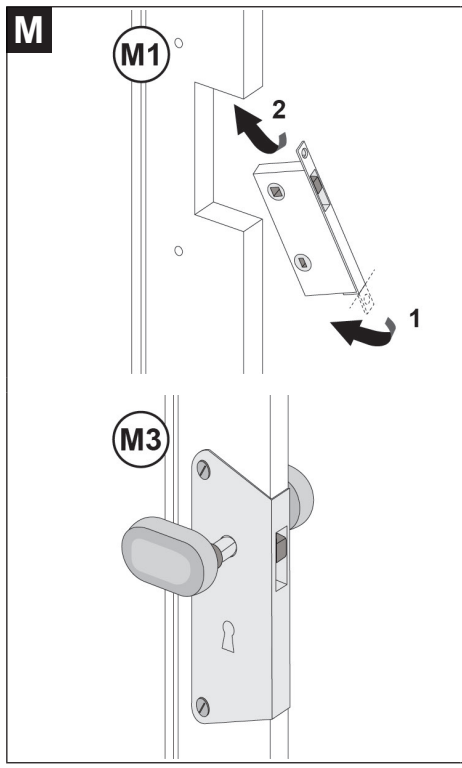

Kit serratura
Lock Kit

Kit accessori
Accessories Kit

Scorrimento da 120 cm
120 cm length sliding

A 1x120 cm	B 2x	C 1x	D 2x	E 4x	F 5x	G 1x
H 4x	I 10x	J 13x	K 10x	L 9x	M 1 KIT	