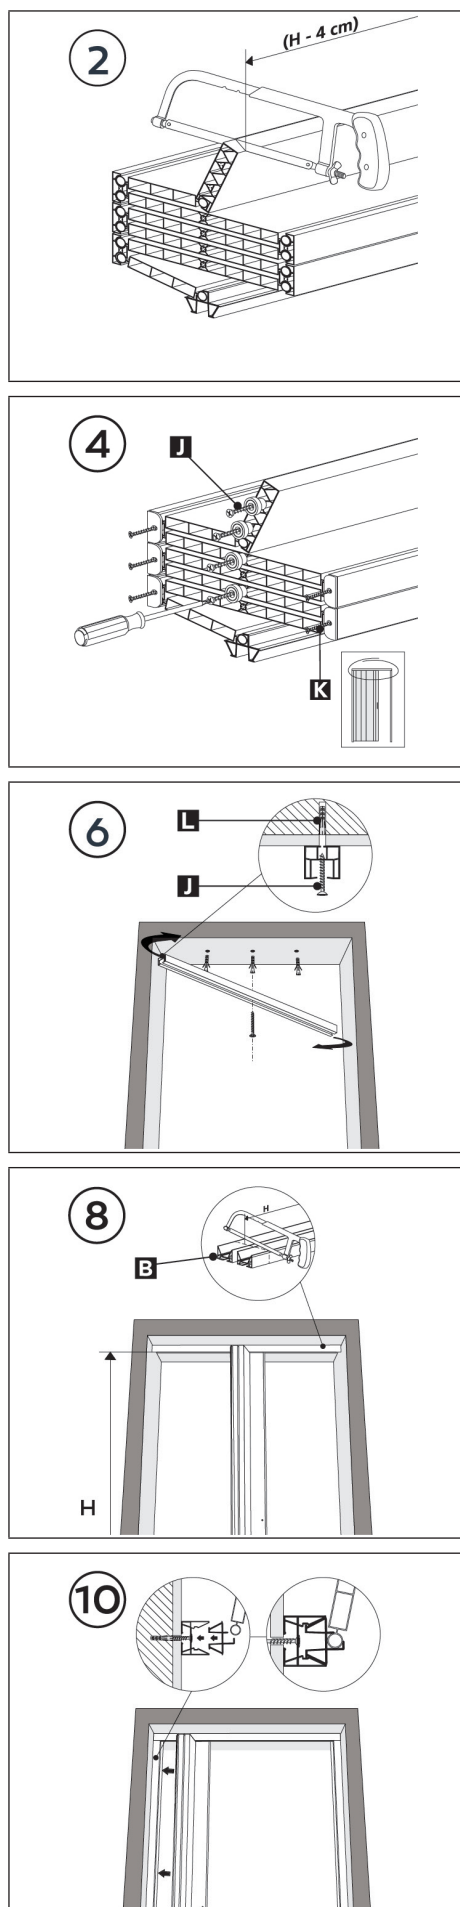

Kit serratura
Lock Kit

Kit accessori
Accessories Kit

Scorrimento da 120 cm
120 cm length sliding

A 1x120 cm	B 2x	C 1x	D 2x	E 4x	F 5x	G 1x
H 4x	I 10x	J 13x	K 10x	L 9x	M 1 KIT	