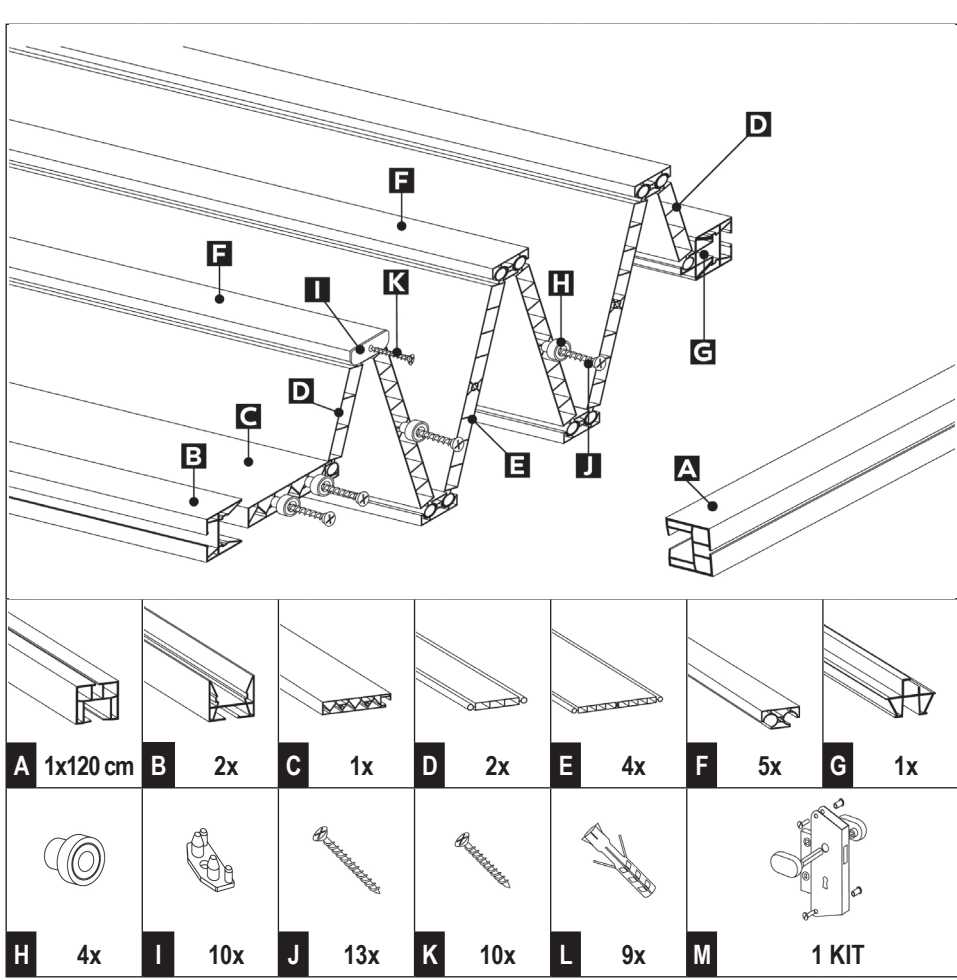

Kit serratura
Lock Kit

Kit accessori
Accessories Kit

Scorrimento da 120 cm
120 cm length sliding

A 1x120 cm	B 2x	C 1x	D 2x	E 4x	F 5x	G 1x
H 4x	I 10x	J 13x	K 10x	L 9x	M 1 KIT	