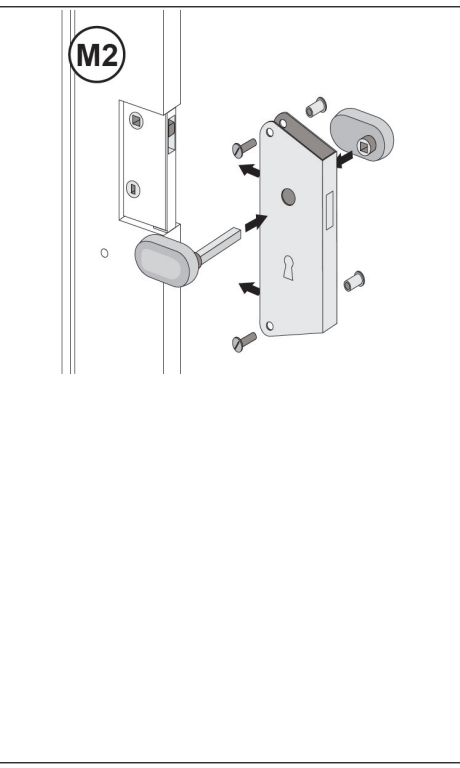

Kit serratura
Lock Kit

Kit accessori
Accessories Kit

Scorrimento da 120 cm
120 cm length sliding

A 1x120 cm	B 2x	C 1x	D 2x	E 4x	F 5x	G 1x
H 4x	I 10x	J 13x	K 10x	L 9x	M 1 KIT	