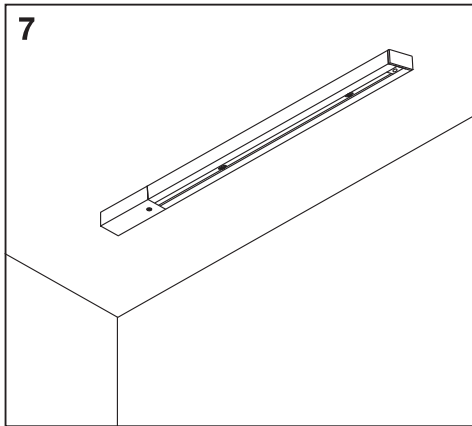

---

**TRACKLIGHT  
RAIL**

---

	<b>EAN</b>	<b>IP</b>	<b>Δ (°C)</b>	<b>V~</b>	<b>Hz</b>
<b>TRACKLIGHT RAIL 1M WT</b>	4058075763920	20	-20...+40	220-240	50/60
<b>TRACKLIGHT RAIL 1M BK</b>	4058075763944	20	-20...+40	220-240	50/60

## ACCESSORIES

Item	Model	Socket	Dimension L x W x H	Color	EAN
A	TRACKLIGHT SPOT CYLINDER	GU10	140 x 55 x 130 mm	White Black	4058075756588 4058075756625
B	TRACKLIGHT SPOT MINICYLINDER	GU10	135 x 65 x 93 mm	White Black	4058075756649 4058075756663
C	TRACKLIGHT SPOT CYLINDER	GU10	142 x 65 x 93 mm	White Black	4058075756687 4058075756700
D	SMART WIFI TRACKL SPOT CIRCLE TUNABLE	Integrated LED	ø120 x 95 mm	White Black	4058075759749 4058075759763
E	SMART WIFI TRACKL SPOT OSAKA TUNABLE	Integrated LED	64.5 x 92 x 140 mm	White Black	4058075759787 4058075759800
F	TRACKLIGHT RAIL	-	1000 x 35 x 18 mm	White Black	4058075763920 4058075763944
G	TRACKLIGHT SUPPLY CONNECTOR	-	104 x 35 x 18 mm	White Black	4058075763968 4058075763982
H	TRACKLIGHT LINEAR CONNECTOR	-	64 x 35 x 18 mm	White Black	4058075764002 4058075764026
I	TRACKLIGHT CORNER CONNECTOR	-	104 x 104 x 18 mm	White Black	4058075764040 4058075764064
J	TRACKLIGHT FLEXIBLE CONNECTOR	-	290 x 35 x 18 mm	White Black	4058075764088 4058075764101
K	TRACKLIGHT CROSS CONNECTOR	-	172 x 172 x 18 mm	White Black	4058075764125 4058075764149
L	TRACKLIGHT SUSPENSION KIT	-	61 x 33 x 15 / ø40 x 47 mm	White Black	4058075764163 4058075764187
M	TRACKLIGHT ROUND BASE	-	32 x ø100 mm	White Black	4058075764200 4058075764224