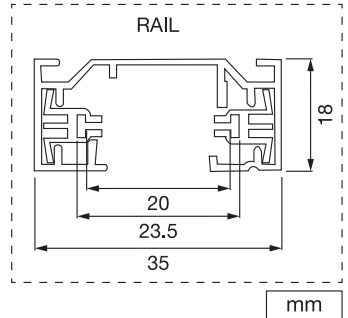

---

**TRACKLIGHT  
RAIL**

---

	<b>EAN</b>	<b>IP</b>	<b>Δ (°C)</b>	<b>V~</b>	<b>Hz</b>
<b>TRACKLIGHT RAIL 1M WT</b>	4058075763920	20	-20...+40	220-240	50/60
<b>TRACKLIGHT RAIL 1M BK</b>	4058075763944	20	-20...+40	220-240	50/60

## ACCESSORIES

Item	Model	Socket	Dimension L x W x H	Color	EAN
A	TRACKLIGHT SPOT CYLINDER	GU10	140 x 55 x 130 mm	White Black	4058075756588 4058075756625
B	TRACKLIGHT SPOT MINICYLINDER	GU10	135 x 65 x 93 mm	White Black	4058075756649 4058075756663
C	TRACKLIGHT SPOT CYLINDER	GU10	142 x 65 x 93 mm	White Black	4058075756687 4058075756700
D	SMART WIFI TRACKL SPOT CIRCLE TUNABLE	Integrated LED	ø120 x 95 mm	White Black	4058075759749 4058075759763
E	SMART WIFI TRACKL SPOT OSAKA TUNABLE	Integrated LED	64.5 x 92 x 140 mm	White Black	4058075759787 4058075759800
F	TRACKLIGHT RAIL	-	1000 x 35 x 18 mm	White Black	4058075763920 4058075763944
G	TRACKLIGHT SUPPLY CONNECTOR	-	104 x 35 x 18 mm	White Black	4058075763968 4058075763982
H	TRACKLIGHT LINEAR CONNECTOR	-	64 x 35 x 18 mm	White Black	4058075764002 4058075764026
I	TRACKLIGHT CORNER CONNECTOR	-	104 x 104 x 18 mm	White Black	4058075764040 4058075764064
J	TRACKLIGHT FLEXIBLE CONNECTOR	-	290 x 35 x 18 mm	White Black	4058075764088 4058075764101
K	TRACKLIGHT CROSS CONNECTOR	-	172 x 172 x 18 mm	White Black	4058075764125 4058075764149
L	TRACKLIGHT SUSPENSION KIT	-	61 x 33 x 15 / ø40 x 47 mm	White Black	4058075764163 4058075764187
M	TRACKLIGHT ROUND BASE	-	32 x ø100 mm	White Black	4058075764200 4058075764224