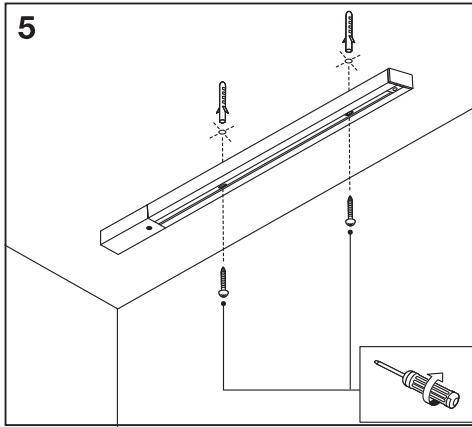

---

**TRACKLIGHT  
RAIL**

---

	<b>EAN</b>	<b>IP</b>	<b>Δ (°C)</b>	<b>V~</b>	<b>Hz</b>
<b>TRACKLIGHT RAIL 1M WT</b>	4058075763920	20	-20...+40	220-240	50/60
<b>TRACKLIGHT RAIL 1M BK</b>	4058075763944	20	-20...+40	220-240	50/60

## ACCESSORIES

Item	Model	Socket	Dimension L x W x H	Color	EAN
A	TRACKLIGHT SPOT CYLINDER	GU10	140 x 55 x 130 mm	White Black	4058075756588 4058075756625
B	TRACKLIGHT SPOT MINICYLINDER	GU10	135 x 65 x 93 mm	White Black	4058075756649 4058075756663
C	TRACKLIGHT SPOT CYLINDER	GU10	142 x 65 x 93 mm	White Black	4058075756687 4058075756700
D	SMART WIFI TRACKL SPOT CIRCLE TUNABLE	Integrated LED	ø120 x 95 mm	White Black	4058075759749 4058075759763
E	SMART WIFI TRACKL SPOT OSAKA TUNABLE	Integrated LED	64.5 x 92 x 140 mm	White Black	4058075759787 4058075759800
F	TRACKLIGHT RAIL	-	1000 x 35 x 18 mm	White Black	4058075763920 4058075763944
G	TRACKLIGHT SUPPLY CONNECTOR	-	104 x 35 x 18 mm	White Black	4058075763968 4058075763982
H	TRACKLIGHT LINEAR CONNECTOR	-	64 x 35 x 18 mm	White Black	4058075764002 4058075764026
I	TRACKLIGHT CORNER CONNECTOR	-	104 x 104 x 18 mm	White Black	4058075764040 4058075764064
J	TRACKLIGHT FLEXIBLE CONNECTOR	-	290 x 35 x 18 mm	White Black	4058075764088 4058075764101
K	TRACKLIGHT CROSS CONNECTOR	-	172 x 172 x 18 mm	White Black	4058075764125 4058075764149
L	TRACKLIGHT SUSPENSION KIT	-	61 x 33 x 15 / ø40 x 47 mm	White Black	4058075764163 4058075764187
M	TRACKLIGHT ROUND BASE	-	32 x ø100 mm	White Black	4058075764200 4058075764224